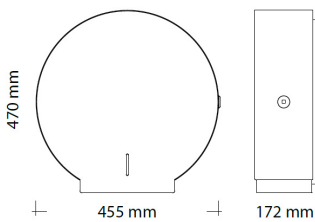

BJÖRK toilet paper holder, for 1 jumbo and 1 standard size paper roll, RAL-Color, wall-mounted, stainless-steel

BJÖRK toilet paper holder, for 1 jumbo and 1 standard size paper roll

Toilet paper holder made of powder coated stainless steel.

- For wall mounting
- For 1 jumbo and 1 standard size paper roll
- Locking key included
- Additionally available in all RAL colours

Colour

RAL Classic: Degree of gloss to be indicated

Attributes:

Material: Stainless steel,
Mounting: Wall,
Colour: RAL-Color,
Capacity: 1 Maxi paper roll 1 standard paper roll,
Sorting: 1191,

Technical Data:

Closed (WxHxD): 455x470x172 mm
Weight: 8